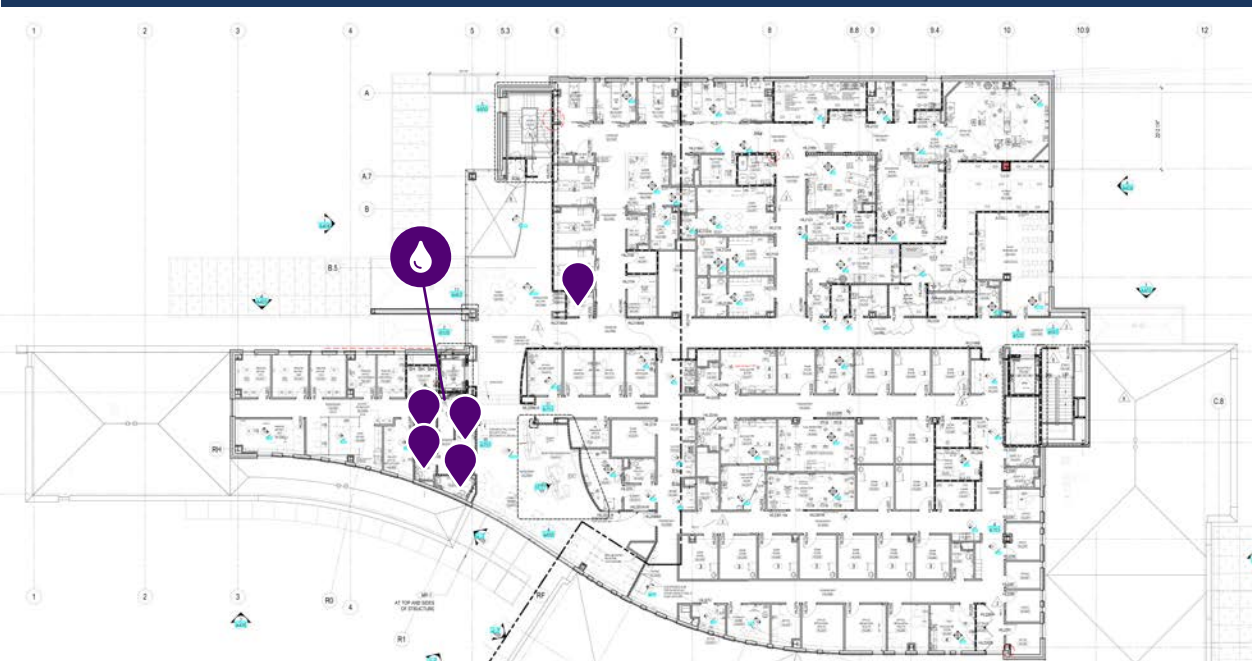

1st Floor

Highway 80

2nd Floor

Highway 80

- Cafeteria
- Community Art Wall
- Community Rooms
- Donor Wall

- Elevators
- Family Waiting Room
- Farmers State Bank Meditation Room
- History Wall

- Howard-Steiner Lakeside Patio
- MRI Changing Room
- Stairs
- Valet

1st Floor

- Waiting Areas
- Main Lobby/Valet
 - Lab/Imaging/Therapies
 - Emergency
 - Surgery
 - Clinics

2nd Floor

AREAS OF INTEREST

1st Floor

2nd Floor

PUBLIC RESTROOMS & WATER FOUNTAINS