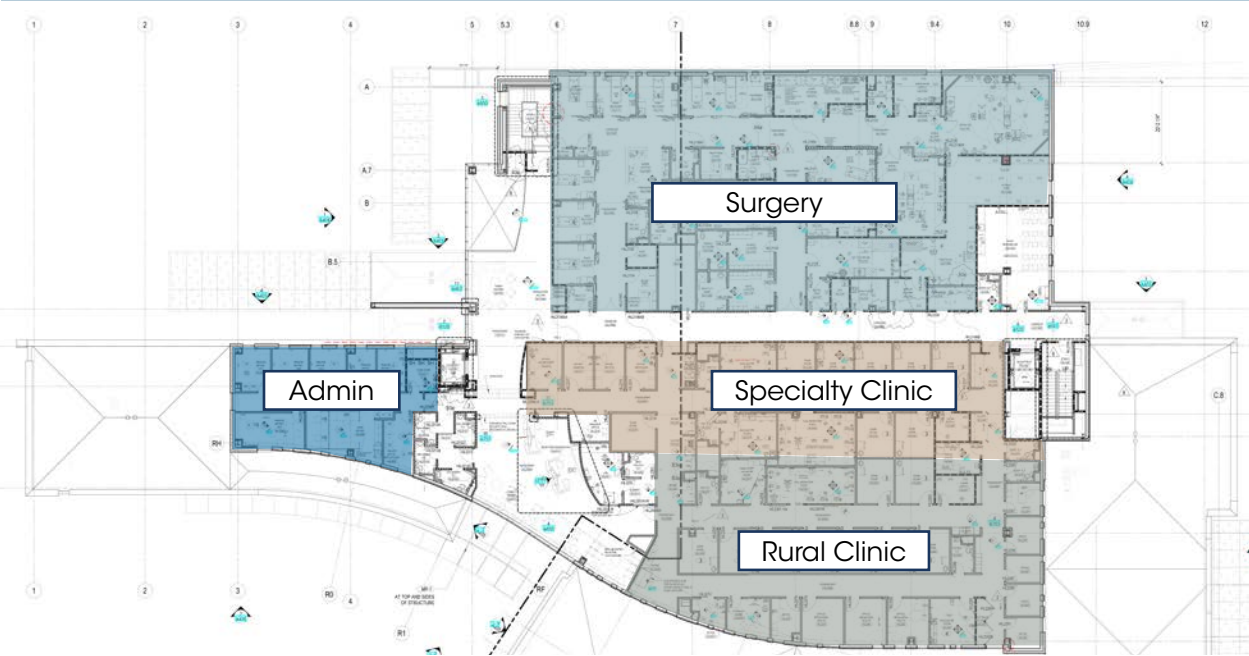

1st Floor

Highway 80

2nd Floor

Highway 80

- Cafeteria
- Community Art Wall
- Community Rooms
- Donor Wall

- Elevators
- Family Waiting Room
- Farmers State Bank Meditation Room
- History Wall

- Howard-Steiner Lakeside Patio
- MRI Changing Room
- Stairs
- Valet

1st Floor

- Waiting Areas
- Main Lobby/Valet
 - Lab/Imaging/Therapies
 - Emergency
 - Surgery
 - Clinics

2nd Floor

AREAS OF INTEREST

1st Floor

2nd Floor

PUBLIC RESTROOMS & WATER FOUNTAINS