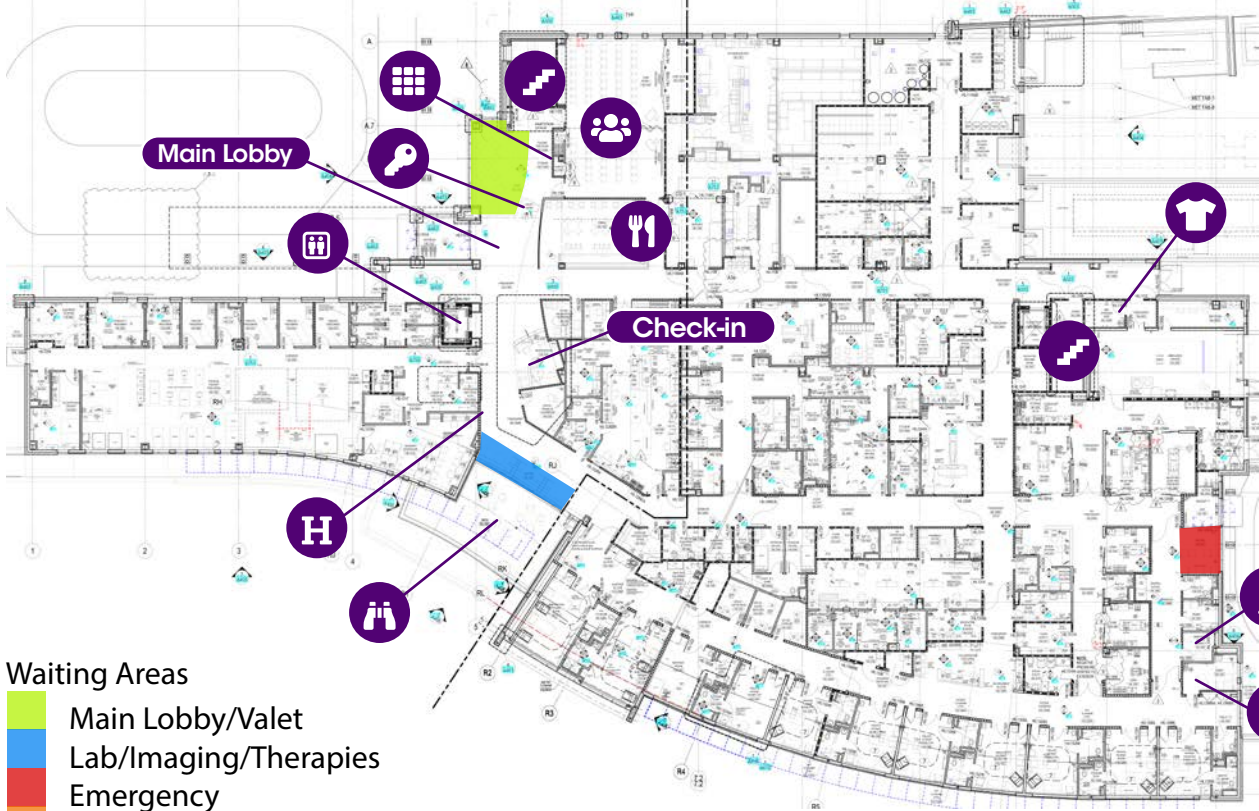

1st Floor

Highway 80

2nd Floor

Highway 80

- Cafeteria
- Community Art Wall
- Community Rooms
- Donor Wall

- Elevators
- Family Waiting Room
- Farmers State Bank Meditation Room
- History Wall

- Howard-Steiner Lakeside Patio
- MRI Changing Room
- Stairs
- Valet

1st Floor

- Waiting Areas
- Main Lobby/Valet
 - Lab/Imaging/Therapies
 - Emergency
 - Surgery
 - Clinics

2nd Floor

AREAS OF INTEREST

1st Floor

2nd Floor

PUBLIC RESTROOMS & WATER FOUNTAINS