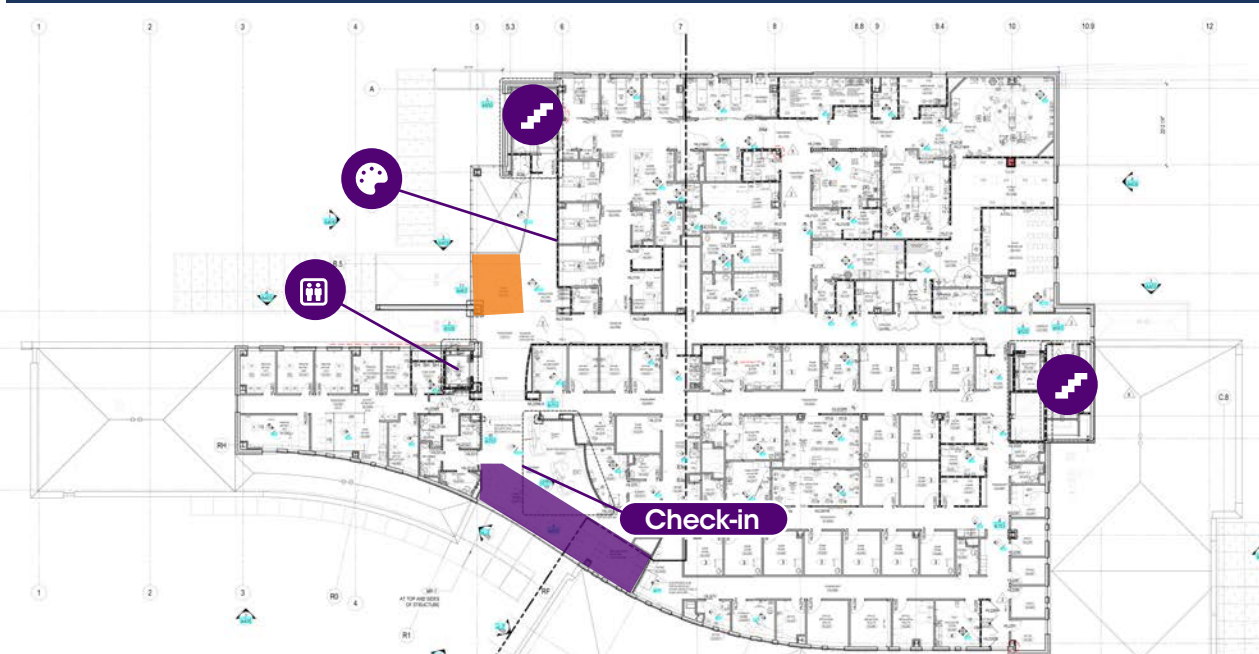

1st Floor

Highway 80

2nd Floor

Highway 80

- Cafeteria
- Community Art Wall
- Community Rooms
- Donor Wall

- Elevators
- Family Waiting Room
- Farmers State Bank Meditation Room
- History Wall

- Howard-Steiner Lakeside Patio
- MRI Changing Room
- Stairs
- Valet

1st Floor

- Waiting Areas
- Main Lobby/Valet
 - Lab/Imaging/Therapies
 - Emergency
 - Surgery
 - Clinics

2nd Floor

AREAS OF INTEREST

1st Floor

2nd Floor

PUBLIC RESTROOMS & WATER FOUNTAINS