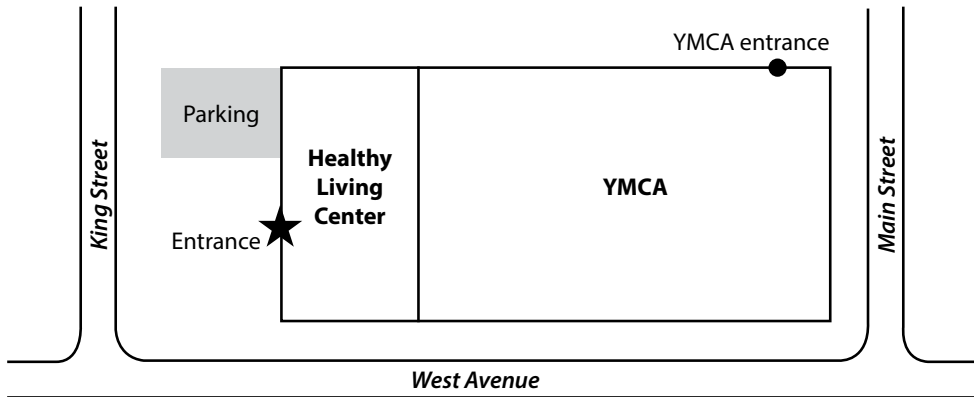

# HEALTHY LIVING CENTER

The Healthy Living Center entrance is located on the King St. side of the Y-La Crosse. Patient parking is available in the lot near the entrance.

**GUNDERSEN**  
HEALTH SYSTEM®